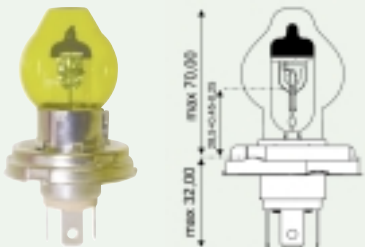

1161	12	60/55	P45t	yellow	*
1169	12	100/90	P45t	yellow	*
1162	24	75/70	P45t	yellow	*