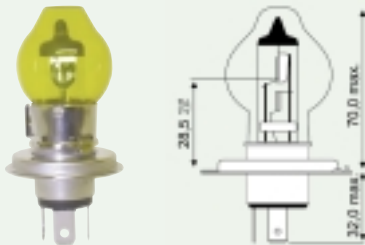

1141	12	60/55	P43t	yellow	*
1145	12	100/80	P43t	yellow	*
1142	24	75/70	P43t	yellow	*
1147	24	75/70	P43t	Heavy Duty yellow	*